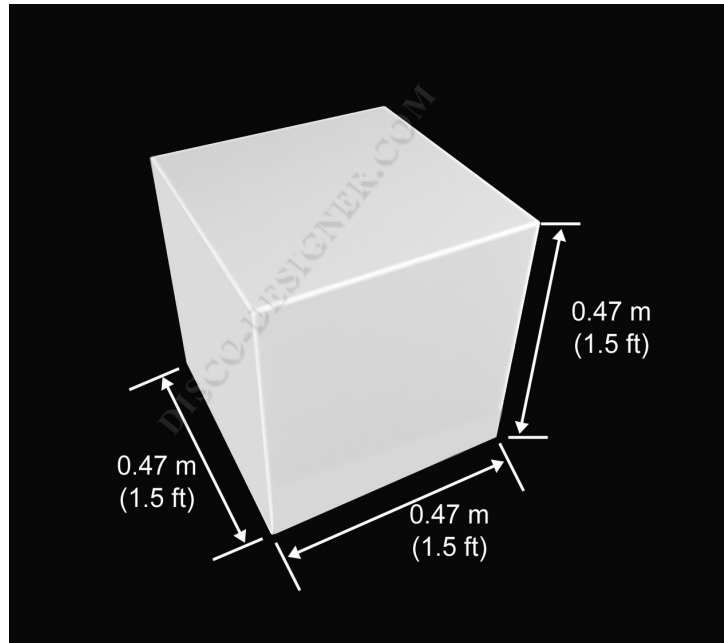

## DISCO-TABLE “CUBE”

The **CUBE** is really **CUTE**! Disco-Table **CUBE** is a cubical table, which gives your clients a sensational new experience! It is in the very centre of the party!

Disco-Table **CUBE** is perfect for designing of bars, discos, lounges, cafés or clubs as well as for modern offices, reception rooms and halls. Disco-Table **CUBE** is made of unbreakable (anti crash tests approved), non-translucent plastic.

PRODUCT FEATURES	SPECIFICATIONS	
<ul style="list-style-type: none"><li>• Highly portable</li><li>• No technical experience required</li><li>• Quick and easy installation</li><li>• More affordable than any existing solutions</li><li>• Indoor use in well tempered rooms</li></ul>	Base type	Table CUBE
	Material	unbreakable, hardly inflammable plastic
	Color	white
	Size: WxDxH	0.47 m x 0.47 m x 0.47 m (1.5 ft x 1.5 ft x 1.5 ft)
	Weight	12 kg